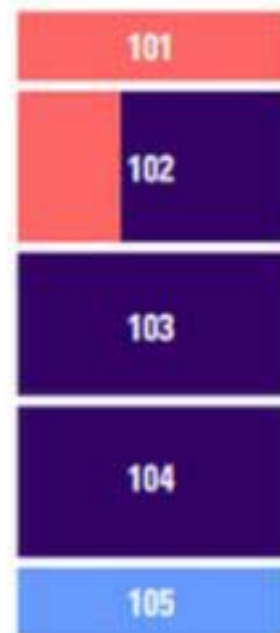

B
L
E
A
C
H
E
R
S

Stage

B
L
E
A
C
H
E
R
S

- VIP
- A Floor
- B Floor
- 101-102, 201-202
- 102-104, 202-204
- 105, 205, 301-305

B
L
E
A
C
H
E
R
S

Laughlin Event Park • 1985 Thomas Edison • Laughlin, NV